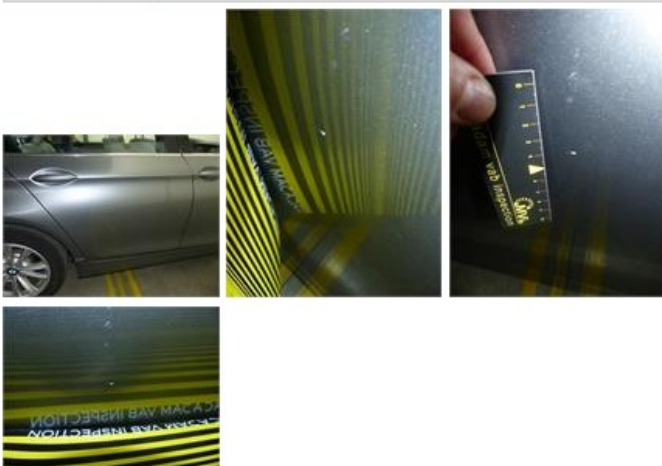

Alloy rim F R, Scratch(es), LI - Repair and paint (complete)

95,00

Rearview mirror housing R, Scratch(es), Acceptable

0,00

No pictures to display

Door R R, Dent(s) and scratch(es), Acceptable

0,00

Bonnet, Dent(s), Acceptable