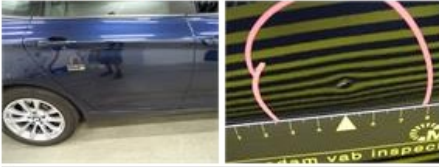

Door R R, Dent(s) and scratch(es), LI - Repair and paint (complete)

318,35

Alloy rim F L, Scratch(es), Acceptable

0,00

No pictures to display