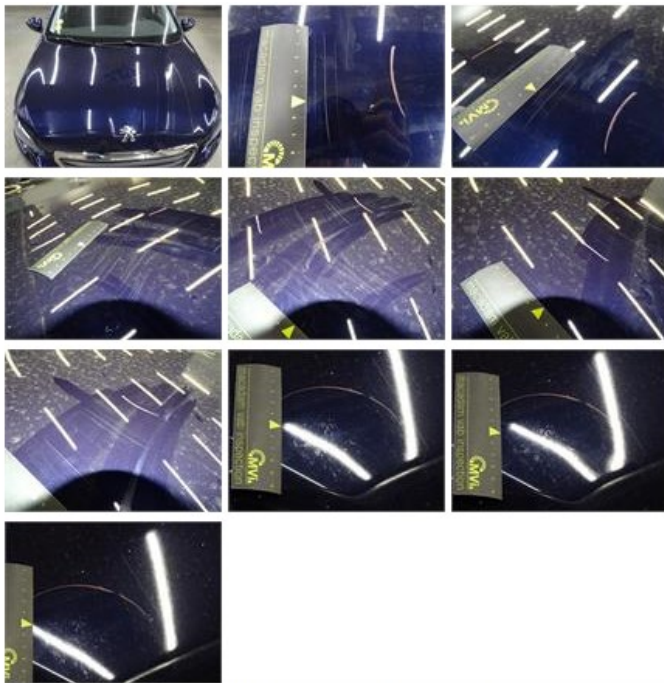

Alloy rim F R, Scratch(es), LI - Repair and paint (complete)

95,00