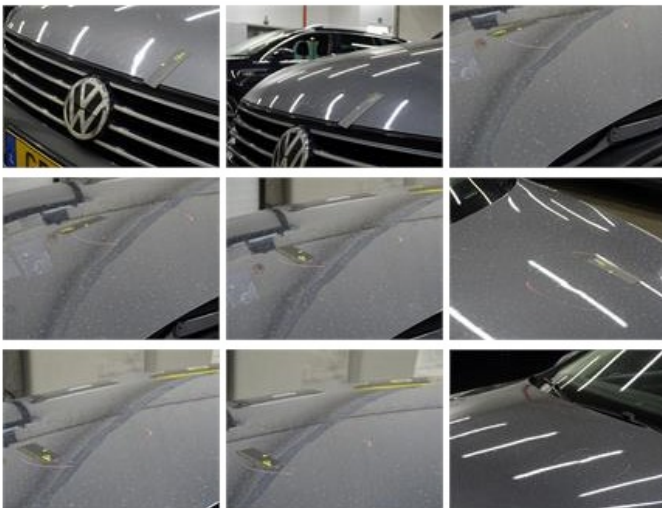

No pictures to display

Door R L, Scratch(es), Acceptable 0,00

No pictures to display

Bumper F, Scratch(es), LI - Repair and paint (complete) 211,80

Bonnet, Dent(s), LI - Repair and paint (complete) 290,08