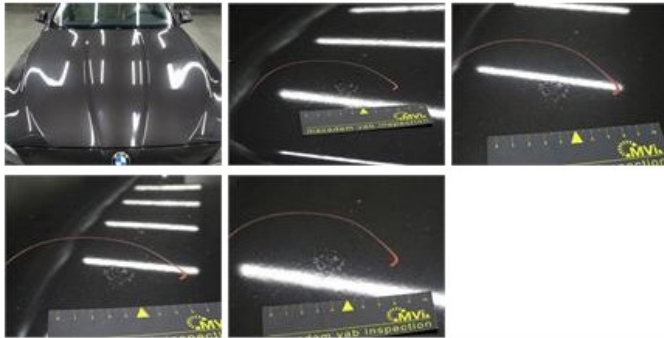

Degree of wear				
Winter tyres:	225/55/17/97 H LightMetal			
	Fr.L.	Dunlop: 6 mm	Fr.R.	Dunlop: 6 mm
	Re.L.	Dunlop: 5 mm	Re.R.	Dunlop: 5 mm

Assistance equipment			
Repair kit	Yes	Compressor	Yes
Number of charging cables (normal)	0		
Number of charging cables (rapid charge)	0		

Total cost ex VAT 951,41

Alloy rim F L, Scratch(es), Acceptable 0,00

No pictures to display

Bumper F, Dent(s) and scratch(es), LI - Repair and paint (complete) 254,16

Bonnet, Chemical polution, LI - Repair and paint (complete) 348,09

Door panel F L, Worn, Acceptable 0,00

Alloy rim R R, Scratch(es), LI - Repair and paint (complete) 95,00

Door R L, Scratch(es), Acceptable 0,00

No pictures to display

Bumper R, Scratch(es), LI - Repair and paint (complete) 254,16