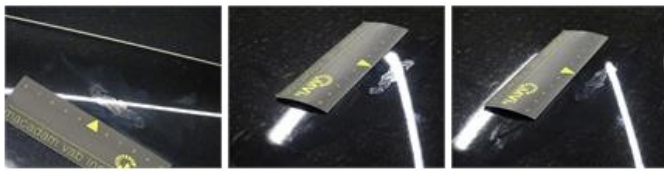

Alloy rim F R, Scratch(es), Acceptable 0,00

No pictures to display

Door F L, Dent(s), PDR - Paintless dent repair 63,00

Bonnet, Chemical polution, LI - Repair and paint (complete) 0,00

Tailgate, Dent(s) and scratch(es), LI - Repair and paint (complete)