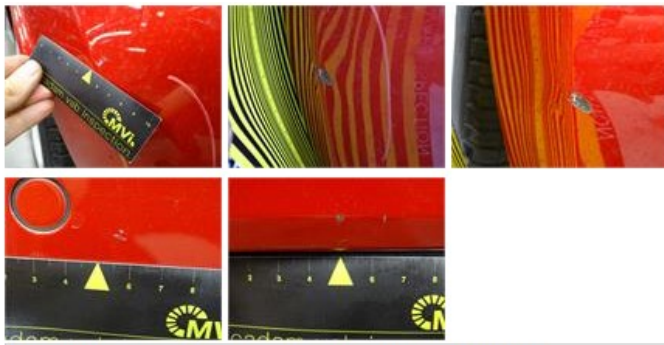

Tailgate, Scratch(es), LI - Repair and paint (complete)	241,34
---------------------------------------------------------	--------

Rocker panel inner R L, Dent(s), LI - Repair and paint (complete)	115,56
-------------------------------------------------------------------	--------

Bumper R, Dent(s) and scratch(es), LI - Repair and paint (complete)	169,44
---------------------------------------------------------------------	--------

Door R L, Dent(s) and scratch(es), LI - Repair and paint (complete)