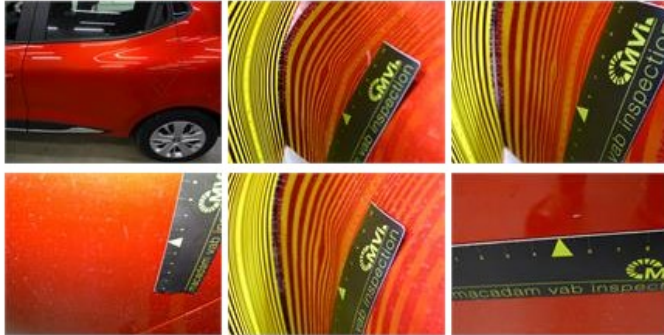

Bonnet, Dent(s), Acceptable

0,00

No pictures to display

110,64