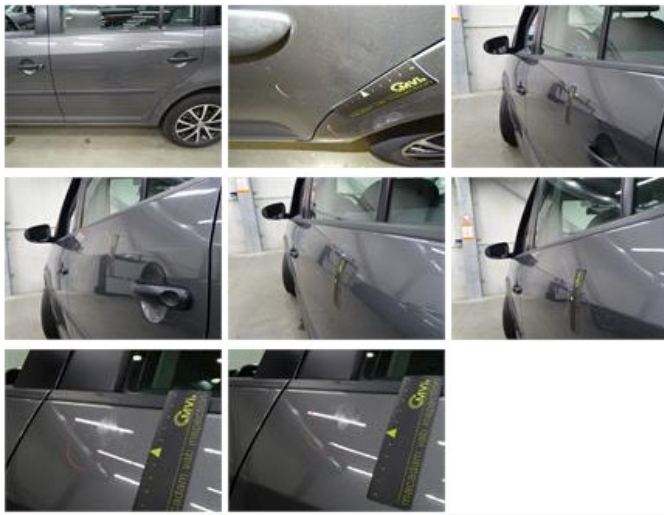

Door F L, Scratch(es), Acceptable 0,00

No pictures to display

Alloy rim F L polished, Scratch(es), LI - Repair and paint (complete) 95,00