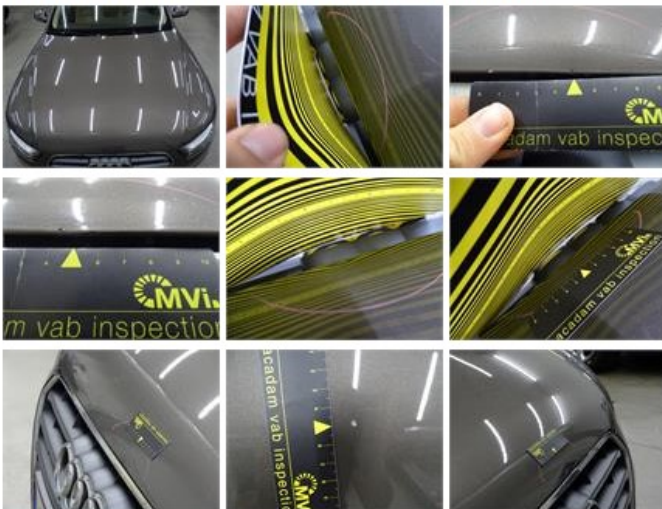

Degree of wear

205/60/16/92 V LightMetal				
Summer tyres:	Fr.L.	Michelin: 5 mm	Fr.R.	Michelin: 5 mm
	Re.L.	Michelin: 6 mm	Re.R.	Michelin: 6 mm

Assistance equipment

Emergency spare wheel	Yes
Number of charging cables (normal)	0
Number of charging cables (rapid charge)	0

Bumper R, Scratch(es), LI - Repair and paint (complete) 211,80

Door F L, Scratch(es), Acceptable 0,00

No pictures to display

Wing F L, Scratch(es), Acceptable 0,00

No pictures to display

Bumper F, Scratch(es), LI - Repair and paint (complete) 211,80

Wing R L, Scratch(es), Acceptable 0,00

No pictures to display

Bonnet, Dent(s) and scratch(es), LI - Repair and paint (complete) 290,08

Wing R R, Scratch(es), Acceptable

0,00

No pictures to display