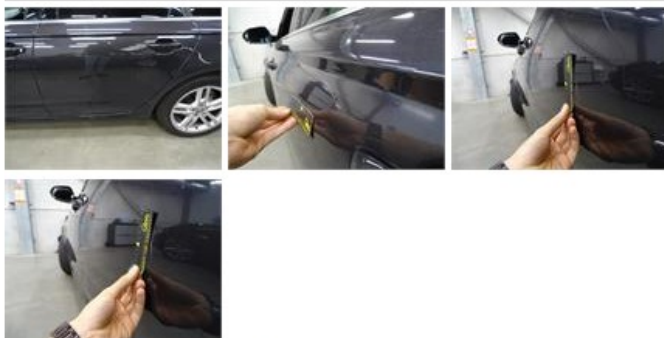

Rear spoiler, Chemical pollution, LI - Repair and paint (complete) 115,56

Rear window, Scratch(es), Acceptable 0,00

Tailgate, Scratch(es), Acceptable 0,00

*No pictures to display*

Door R L, Bad repair, Acceptable 0,00