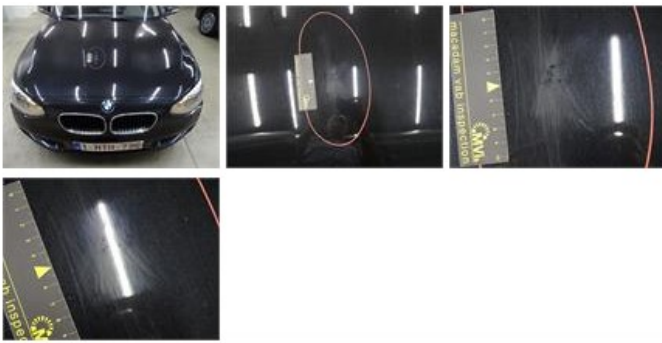

Foglight R, Broken, E - Replace 138,00

Bumper R, Dent(s) and scratch(es), LI - Repair and paint (complete) 211,80

Wheel cover F R, Scratch(es), Acceptable 0,00

No pictures to display

Door F L, Scratch(es), Acceptable 0,00

No pictures to display

Wheel cover R R, Scratch(es), Acceptable 0,00

No pictures to display

Bumper F, Scratch(es), LI - Repair and paint (complete) 211,80

Foglight L, Broken, E - Replace 138,00