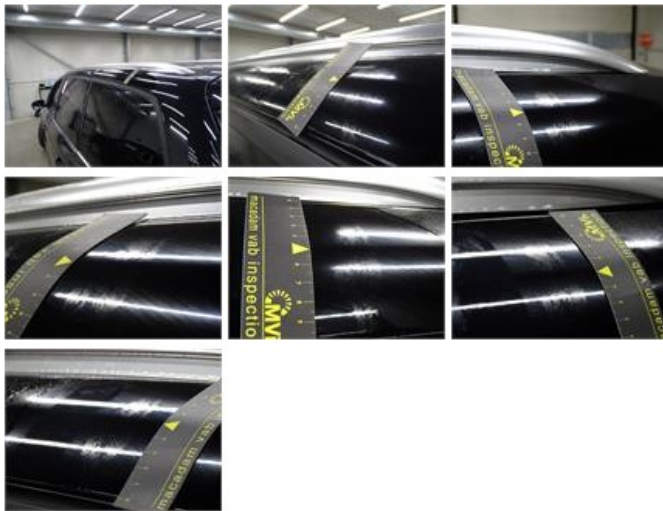

Door R L, Scratch(es), LI - Repair and paint (complete)

382,02