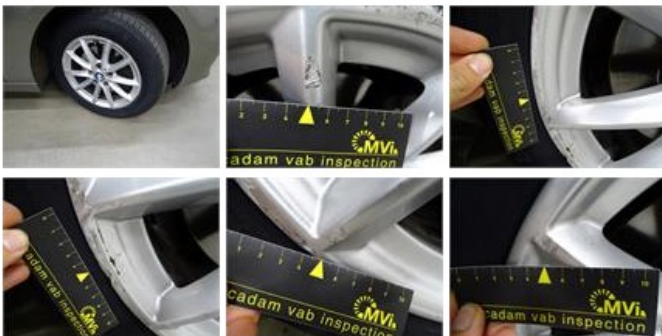

Wing R R, Dent(s), Acceptable 0,00

No pictures to display

Alloy rim F L, Scratch(es), LI - Repair and paint (complete) 95,00

Ceiling, Dirty, Cleaning 50,00

Rearview mirror L complete, Scratch(es), Acceptable 0,00

No pictures to display

Alloy rim F R, Scratch(es), LI - Repair and paint (complete) 95,00

Rear spoiler, Dent(s), Acceptable 0,00

No pictures to display

Wing R L, Scratch(es), Acceptable 0,00

No pictures to display