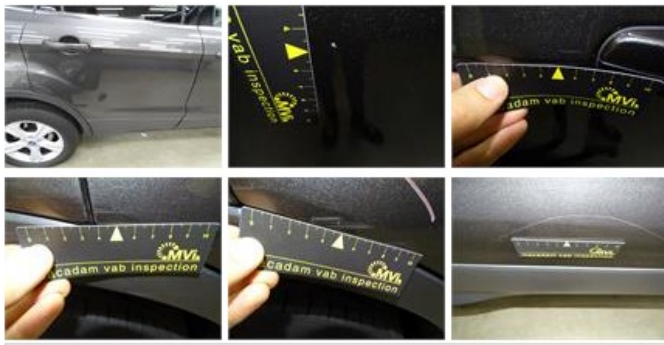

Wing F L, Bad repair, Acceptable

0,00