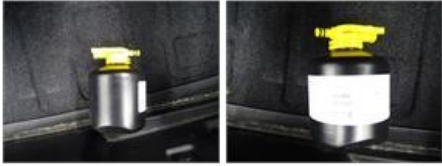

<i>No pictures to display</i>	
Door R R, Dent(s) and scratch(es), Acceptable	0,00
<i>No pictures to display</i>	
Bumper F, Scratch(es), Acceptable	0,00
<i>No pictures to display</i>	
Tyre repair kit, Missing, E - Replace	252,64