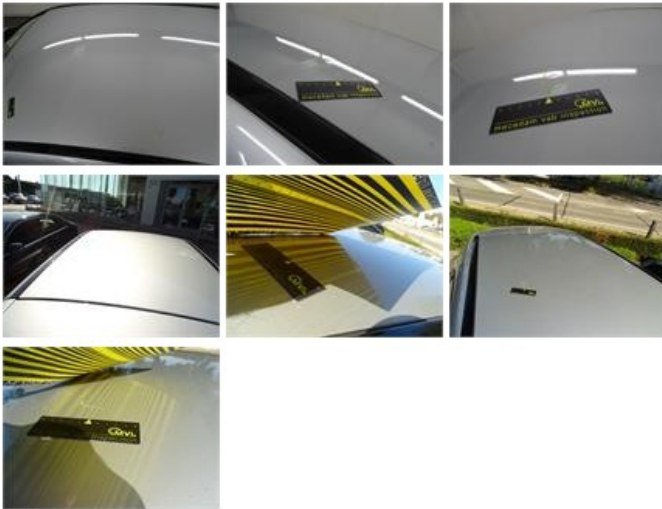

Total cost ex VAT 774,36

Wing R L, Repaired, Acceptable 0,00

Roof, Dent(s), PDR - Paintless dent repair

63,00

Door R R, Dent(s), Acceptable

0,00

No pictures to display

Wheel cover R R, Scratch(es), E - Replace