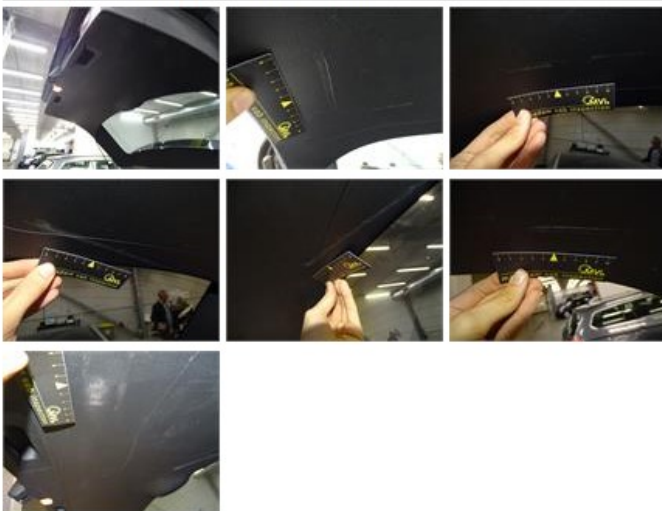

Degree of wear

225/50/17/94 V LightMetal				
Summer tyres:	Fr.L.	Continental: 5 mm	Fr.R.	Continental: 5 mm
	Re.L.	Continental: 5 mm	Re.R.	Continental: 5 mm

Assistance equipment

Repair kit	Yes	Compressor	Yes
Number of charging cables (normal)	0		
Number of charging cables (rapid charge)	0		

Total cost ex VAT	1107,51
Bumper F, Scratch(es), LI - Repair and paint (complete)	211,80

Door F L, Bad repair, Acceptable 0,00

Instrument panel cover, Worn, Acceptable 0,00

Trunk lid covering R, Scratch(es), Smart repair 110,64

Wing R R, Dent(s) and scratch(es), Acceptable 0,00

No pictures to display

Bonnet, Chemical polution, LI - Repair and paint (complete) 290,08

Bumper R, Scratch(es), Acceptable 0,00

No pictures to display

Door R L, Scratch(es), Acceptable 0,00