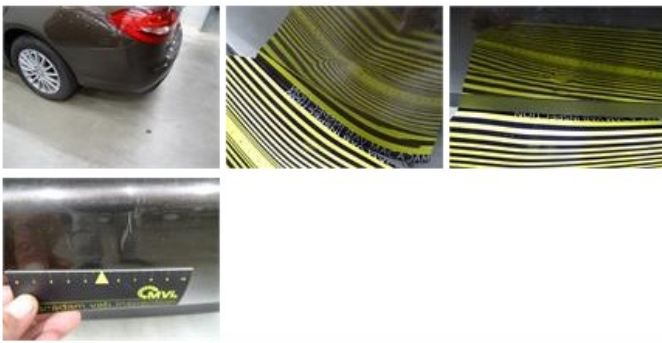

Tailgate, Scratch(es), Acceptable	0,00
<i>No pictures to display</i>	
Rear window, Scratch(es), E - Replace	0,00

Door F L, Scratch(es), Acceptable	0,00
<i>No pictures to display</i>	
Door F R, Scratch(es), Acceptable	0,00
<i>No pictures to display</i>	
Wing R L, Dent(s) and scratch(es), It - Spot repair	115,56

Bumper F, Scratch(es), LI - Repair and paint (complete)	211,80

Alloy rim F R, Scratch(es), LI - Repair and paint (complete)	95,00