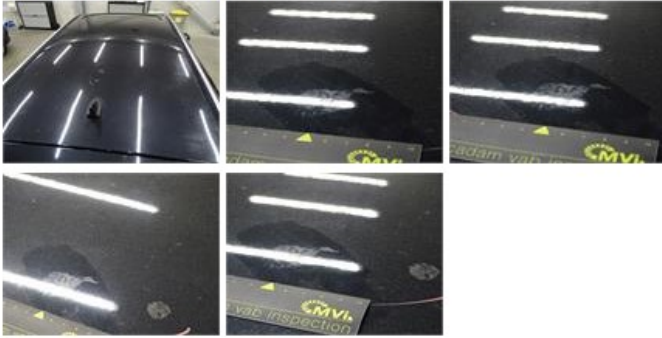

Bumper F, Scratch(es), Acceptable 0,00

No pictures to display

Door F L, Scratch(es), Acceptable 0,00

No pictures to display

Alloy rim F L, Scratch(es), Acceptable 0,00

No pictures to display

Door R L, Scratch(es), Acceptable 0,00

No pictures to display

Door F R, Dent(s) and scratch(es), LI - Repair and paint (complete) 318,35