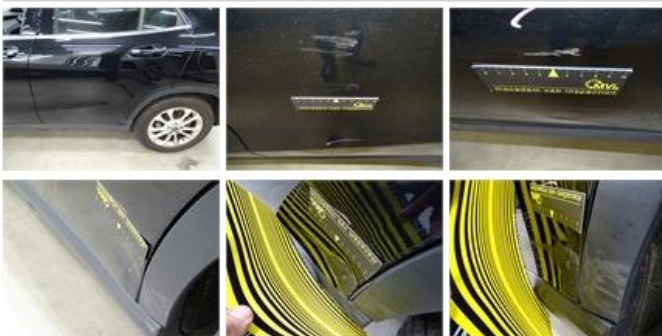

Wing R L, Dent(s) and scratch(es), LI - Repair and paint (complete) 369,84

Bumper cover R M, Scratch(es), Acceptable 0,00

No pictures to display

Alloy rim R R, Scratch(es), Acceptable 0,00

No pictures to display

Tailgate, Scratch(es), Acceptable 0,00

No pictures to display

Door F R, Scratch(es), LI - Repair and paint (complete) 382,02

Door R L, Dent(s) and scratch(es), LI - Repair and paint (complete) 382,02

Door F L, Scratch(es), Acceptable 0,00