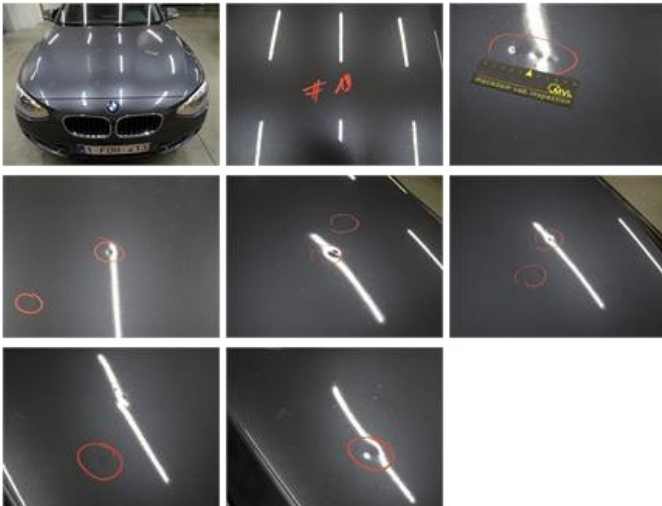

Bumper R, Dent(s) and scratch(es), LI - Repair and paint (complete)

211,80