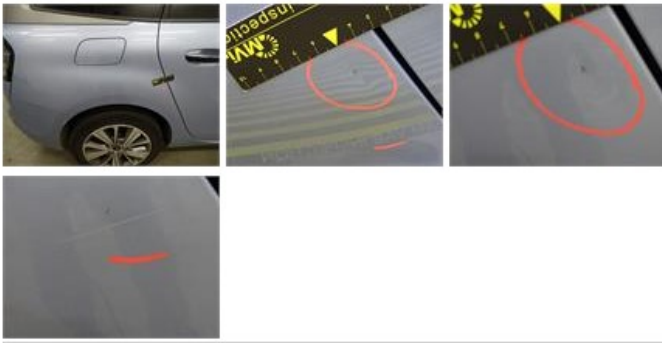

Degree of wear

	205/55/17/95 V LightMetal			
Summer tyres:	Fr.L.	Uniroyal: 6 mm	Fr.R.	Uniroyal: 6 mm
	Re.L.	Michelin: 6 mm	Re.R.	Michelin: 6 mm

Assistance equipment

	Compressor	Yes
Total cost ex VAT		548,76
Alloy rim F L polished, Scratch(es), Acceptable		0,00
<i>No pictures to display</i>		
Bumper F, Scratch(es), Acceptable		0,00
<i>No pictures to display</i>		
Wing R R, Dent(s) and scratch(es), LI - Repair and paint (complete)		308,20