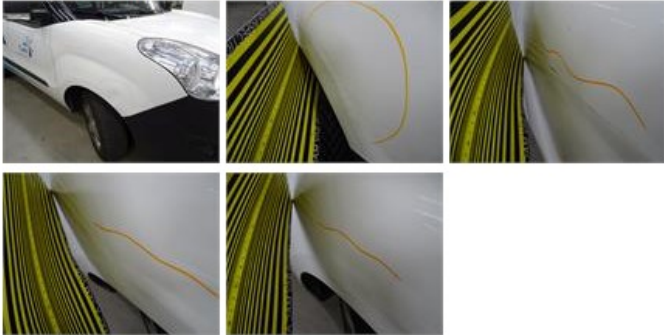

Degree of wear				
Summer tyres:	195/65/15/95 T Steel			
	Fr.L.	Kleber: 5 mm	Fr.R.	Kleber: 5 mm
	Re.L.	Pirelli: 4 mm	Re.R.	Pirelli: 4 mm
Winter tyres:	195/65/15/95 T Steel			
	Fr.L.	Kleber: 5 mm	Fr.R.	Kleber: 5 mm
	Re.L.	Pirelli: 4 mm	Re.R.	Pirelli: 4 mm

No pictures to display

Wing F R, Dent(s) and scratch(es), LI - Repair and paint (complete) 165,13

Sidewall panel RR, Missing, E - Replace 22,57

Door F L, Dent(s), PDR - Paintless dent repair 63,00

Wheel covers (all), Scratch(es), Acceptable 0,00