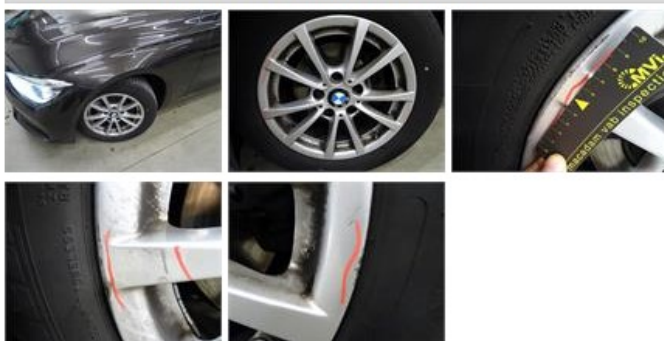

Degree of wear

	205/60/16/92 W LightMetal			
Summer tyres:	Fr.L.	Michelin: 4 mm	Fr.R.	Michelin: 4 mm
	Re.L.	Michelin: 6 mm	Re.R.	Michelin: 6 mm

Assistance equipment

Repair kit	Yes	Compressor	Yes
Total cost ex VAT			1639,18
Bonnet, Scratch(es), 67 - Polish			0,00
<i>No pictures to display</i>			
Tailgate, Scratch(es), LI - Repair and paint (complete)			301,68

No pictures to display

Windscreen, Stone chip(s), Acceptable 0,00

No pictures to display

Alloy rim F L, Scratch(es), LI - Repair and paint (complete) 95,00

Alloy rim F R, Scratch(es), LI - Repair and paint (complete) 95,00