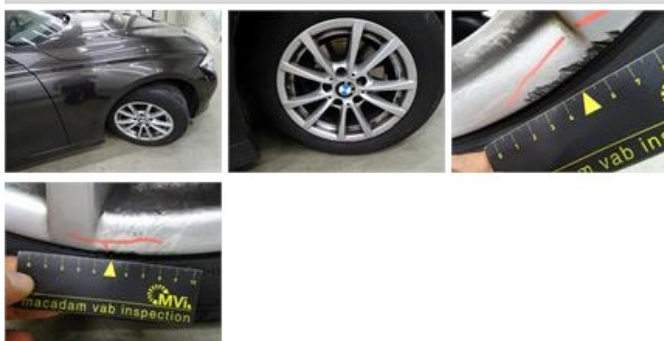

No pictures to display

Windscreen, Stone chip(s), Acceptable 0,00

No pictures to display

Alloy rim F L, Scratch(es), LI - Repair and paint (complete) 95,00

Alloy rim F R, Scratch(es), LI - Repair and paint (complete) 95,00