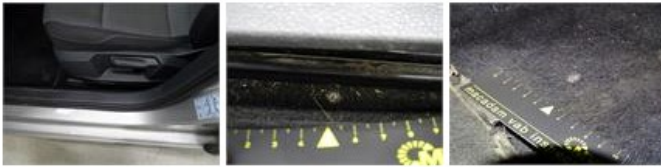

Floor covering F L, Hole, Smart repair

64,32

Bonnet, Stone chip(s), Acceptable

0,00

No pictures to display

Trunk lid covering R, Broken, Smart repair

110,64