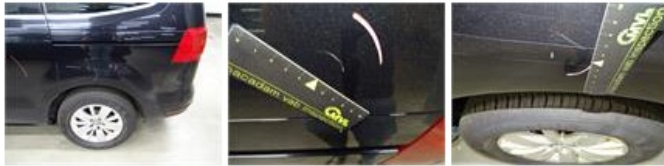

Wing R L, Dent(s) and scratch(es), LI - Repair and paint (complete) 0,00