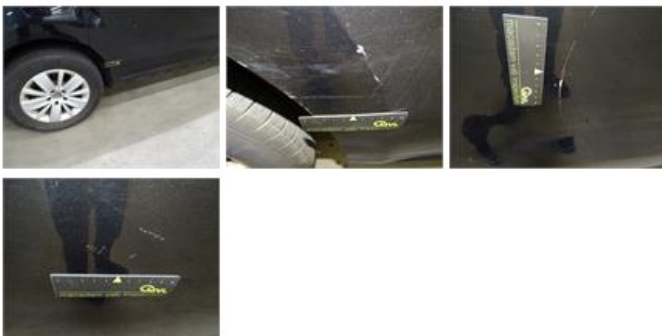

Wheel hub cap R R, Missing, E - Replace 0,00