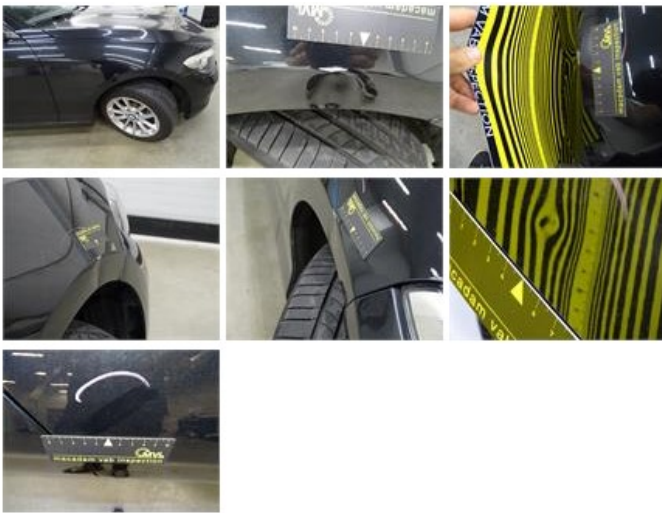

Alloy rim F R, Scratch(es), LI - Repair and paint (complete) 95,00