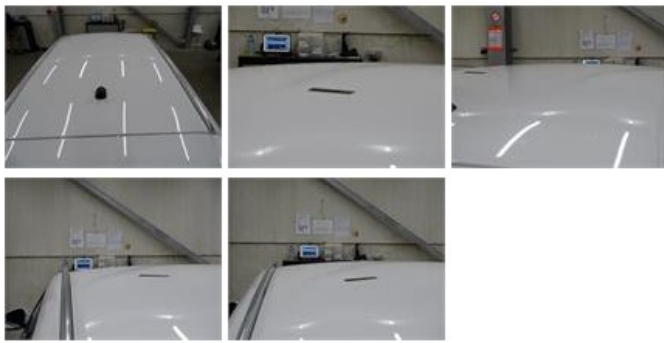

Bonnet, Dent(s), Acceptable 0,00

No pictures to display

Bodywork, Not original part, Acceptable 0,00

No pictures to display

Door F L, Scratch(es), Acceptable 0,00

No pictures to display

Tailgate, Scratch(es), Acceptable 0,00

No pictures to display

Bumper F, Scratch(es), Acceptable 0,00

No pictures to display

Door F R, Scratch(es), Acceptable 0,00

No pictures to display

Windscreen, Stone chip(s), Windscreen repair 0,00