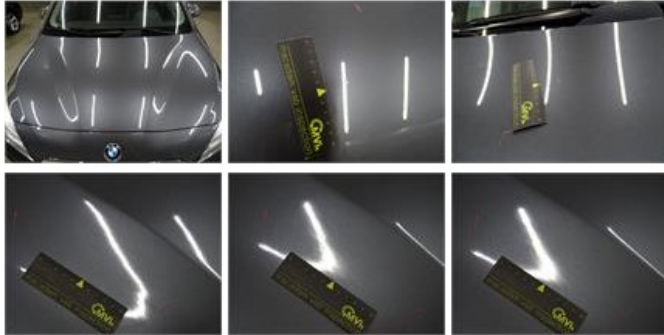

Door F R, Dent(s) and scratch(es), LI - Repair and paint (complete)

318,35