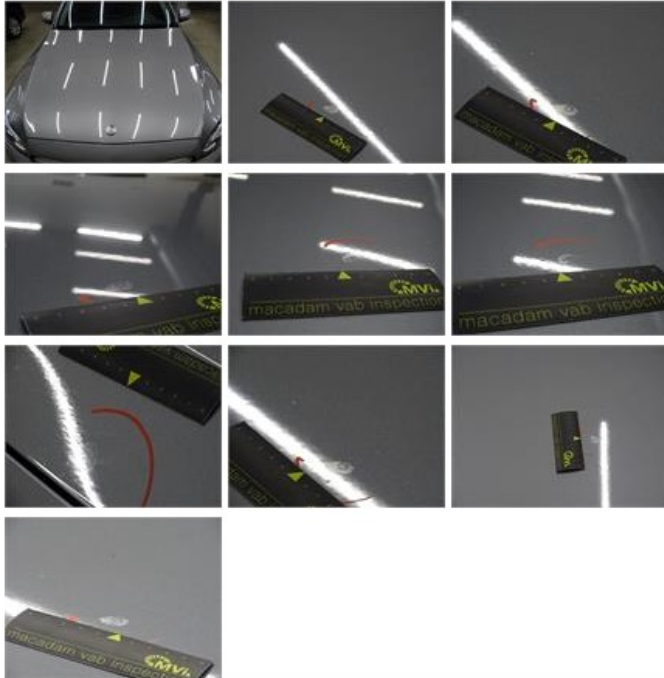

Alloy rim R L, Scratch(es), LI - Repair and paint (complete)

95,00