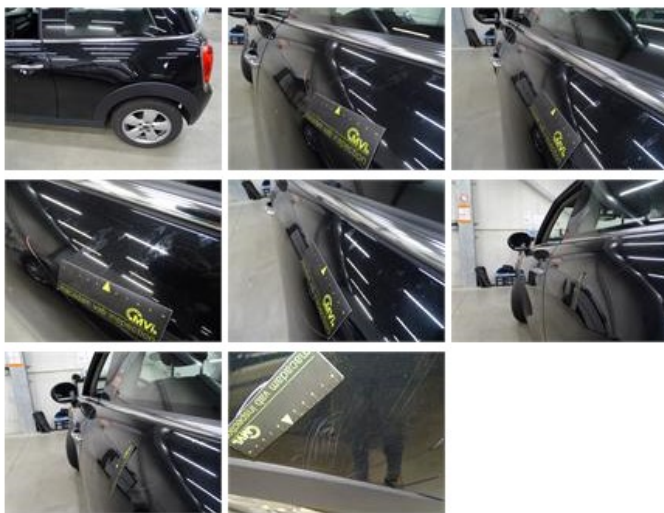

Bumper R, Scratch(es), LI - Repair and paint (complete)

211,80