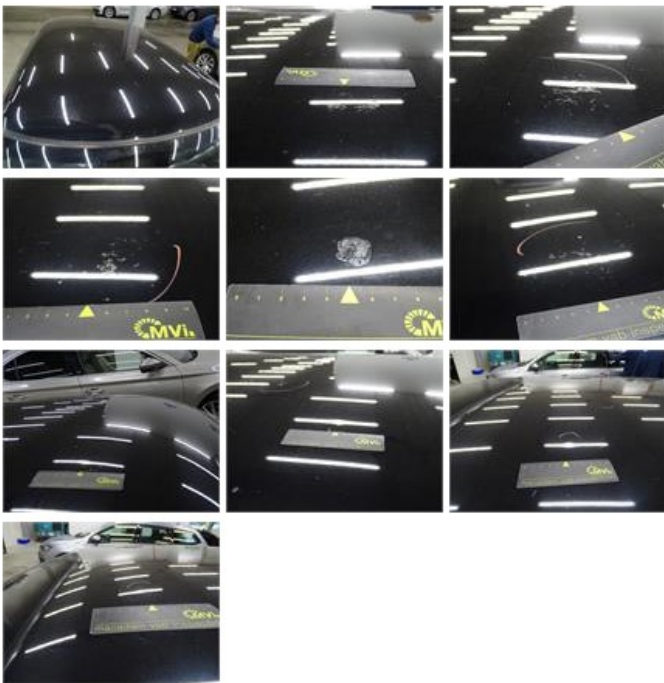

Bumper F, Scratch(es), Acceptable

0,00

No pictures to display

Door F R, Scratch(es), Acceptable

0,00

No pictures to display

Rear spoiler, Dent(s), Acceptable

0,00

No pictures to display

Roof, Chemical pollution, LI - Repair and paint (complete)

481,50

Alloy rim F L, Scratch(es), LI - Repair and paint (complete) 95,00

Wheel hub cap F L, Not original part, Acceptable 0,00