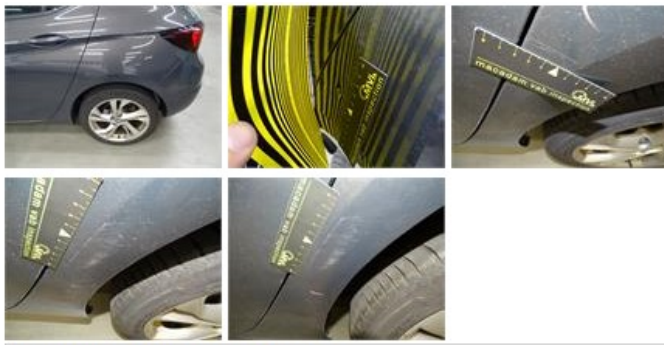

**Limited Technical Inspection**

Airco functioning	<b>OK</b>	Battery functioning	<b>Yes</b>
Tires wear profile	<b>OK</b>	Power steering	<b>Yes</b>
Idle position	<b>OK</b>	Sound engine	<b>OK</b>
Engine startingtime	<b>OK</b>	Clutch test	<b>OK</b>
Exhaust gass	<b>OK</b>	Wiper fluid level	<b>OK</b>
Handbrake	<b>OK</b>	Transmission	<b>OK</b>
		Lighting	<b>OK</b>
		Wiperblades	<b>OK</b>

**Degree of wear**

<b>225/45/17/91 V LightMetal</b>				
Summer tyres:	Fr.L.	<b>Michelin: 4 mm</b>	Fr.R.	<b>Michelin: 4 mm</b>
	Re.L.	<b>Michelin: 5 mm</b>	Re.R.	<b>Michelin: 5 mm</b>

**Assistance equipment**

Emergency spare wheel	<b>Yes</b>	Jack	<b>Yes</b>
Number of charging cables (normal)	<b>0</b>		
Number of charging cables (rapid charge)	<b>0</b>		

Total cost ex VAT	1464,46
Wing R L, Dent(s) and scratch(es), LI - Repair and paint (complete)	308,20