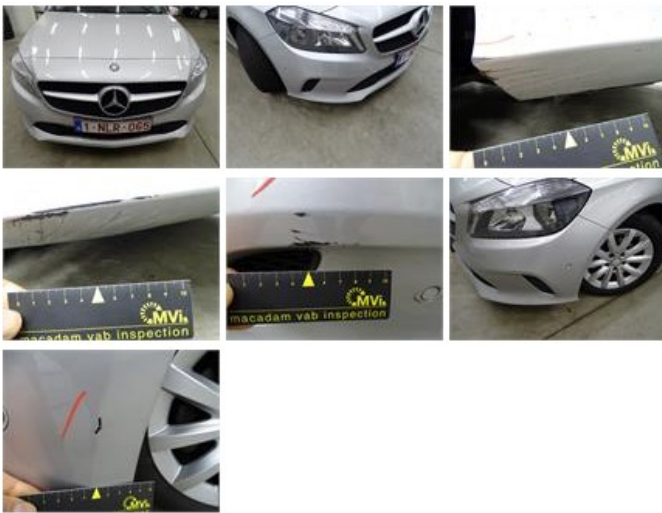

Wing F R, Scratch(es), Acceptable	0,00
<i>No pictures to display</i>	
Wing R L, Scratch(es), Acceptable	0,00
<i>No pictures to display</i>	
Bumper R, Scratch(es), Acceptable	0,00
<i>No pictures to display</i>