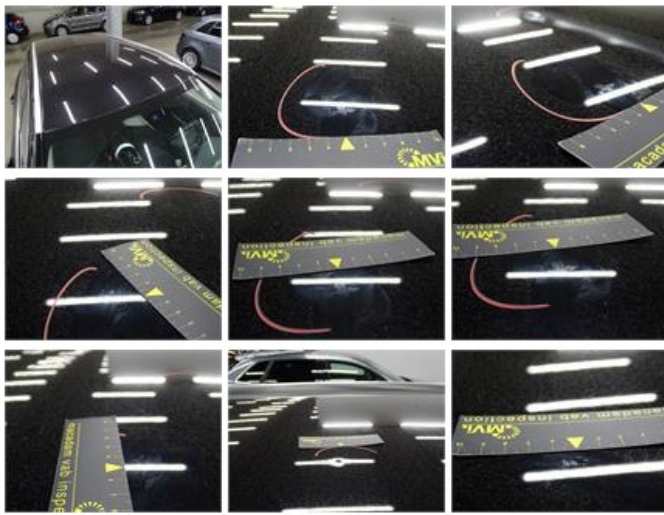

Door R R, Dent(s) and scratch(es), Acceptable 0,00

No pictures to display

Bumper F, Scratch(es), LI - Repair and paint (complete) 211,80

Bumper R, Scratch(es), Acceptable 0,00

No pictures to display

Door F R, Scratch(es), Acceptable 0,00

No pictures to display

Alloy rim F L, Scratch(es), LI - Repair and paint (complete) 95,00

Wing R L, Scratch(es), Acceptable 0,00

No pictures to display

Alloy rim R L, Scratch(es), LI - Repair and paint (complete) 95,00