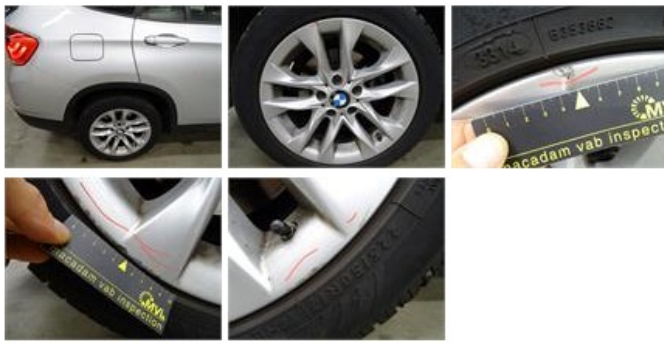

Door F R, Dent(s), Acceptable 0,00

No pictures to display

Alloy rim R L, Scratch(es), LI - Repair and paint (complete) 95,00