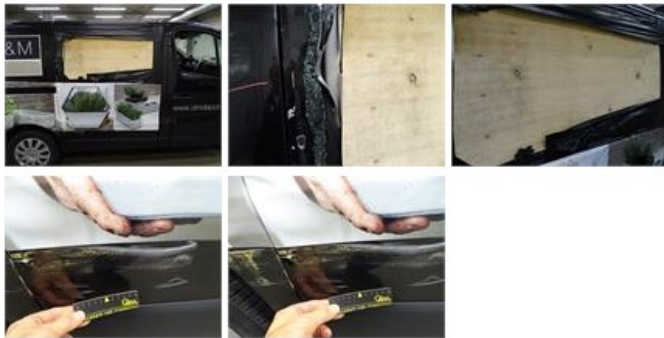

Floor covering F L, Hole, E - Replace

237,00