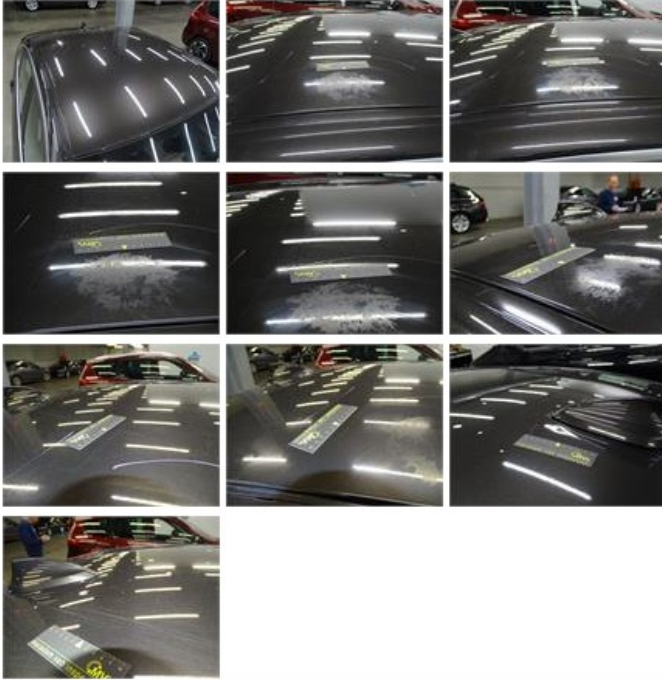

Total cost ex VAT	1688,38
Alloy rim F R, Scratch(es), LI - Repair and paint (complete)	95,00

Door R L, Scratch(es), Acceptable 0,00

No pictures to display

Roof, Chemical polution, LI - Repair and paint (complete) 481,50