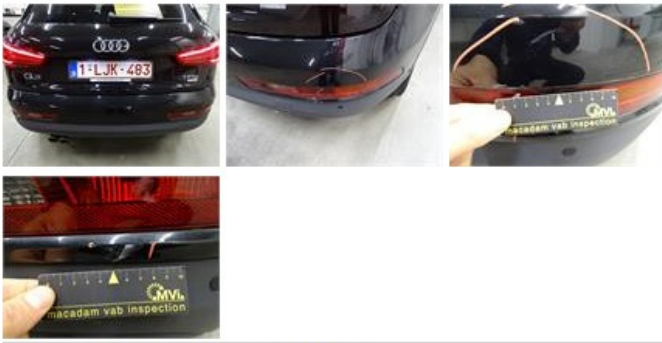

Door F L, Dent(s), PDR - Paintless dent repair	63,00

Bonnet, Chemical polution, 67 - Polish	0,00

No pictures to display

Door moulding Lower F R, Scratch(es), E - Replace	114,00

Door R L, Scratch(es), Acceptable	0,00

No pictures to display

Rearview mirror housing R, Scratch(es), LI - Repair and paint (complete)	115,56

Door moulding Lower R R, Scratch(es), E - Replace	114,00