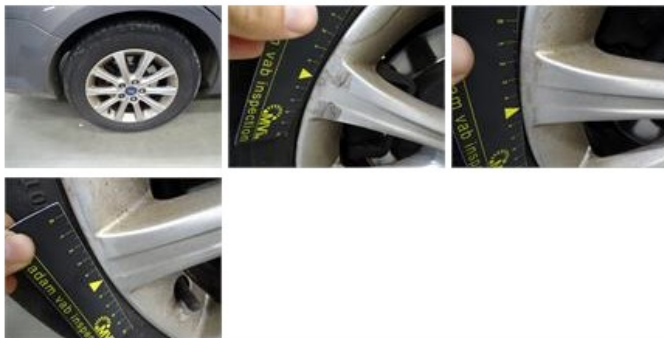

**Degree of wear**

<b>215/60/16/95 V LightMetal</b>				
Summer tyres:	Fr.L.	<b>Michelin: 2 mm</b>	Fr.R.	<b>Michelin: 2 mm</b>
	Re.L.	<b>Michelin: 5 mm</b>	Re.R.	<b>Michelin: 5 mm</b>

**Assistance equipment**

Emergency spare wheel	<b>Yes</b>
Number of charging cables (normal)	<b>0</b>
Number of charging cables (rapid charge)	<b>0</b>

Total cost ex VAT	422,36
-------------------	--------

Trunk lid covering R, Scratch(es), Acceptable	0,00
---	------

*No pictures to display*

Bumper F, Scratch(es), Acceptable	0,00
-----------------------------------	------

No pictures to display

Alloy rim R R, Scratch(es), LI - Repair and paint (complete)

95,00

Door F R, Scratch(es), Acceptable