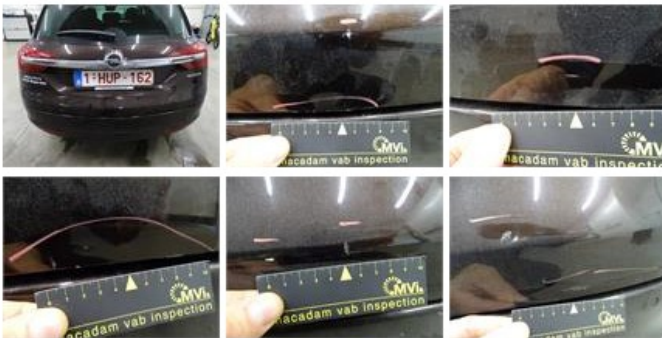

Alloy rim F L, Scratch(es), LI - Repair and paint (complete) 95,00