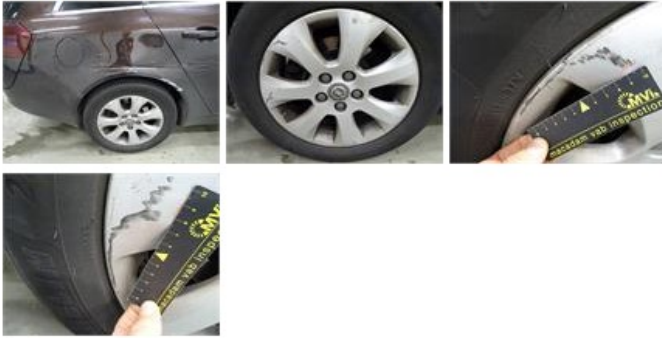

Tailgate, Scratch(es), LI - Repair and paint (complete) 301,68