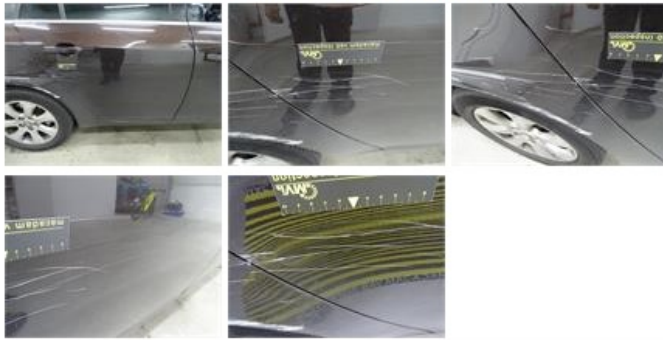

Alloy rim F R, Scratch(es), LI - Repair and paint (complete)

95,00