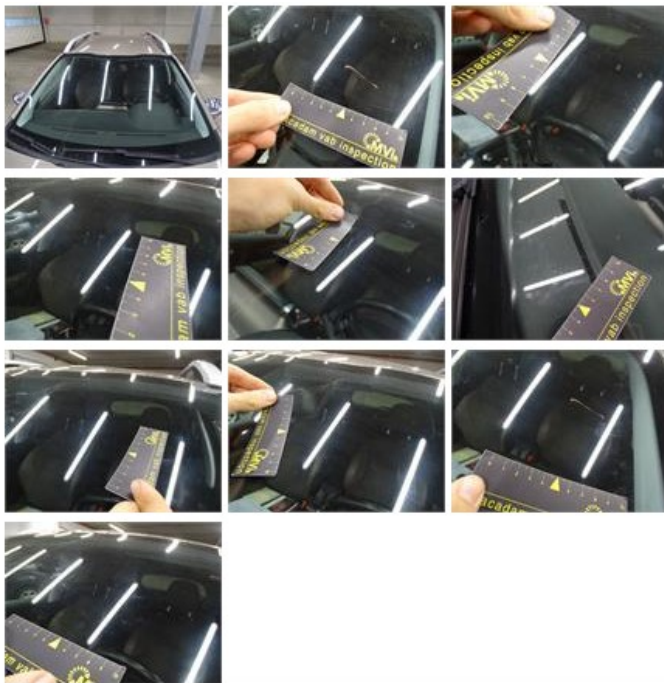

Bumper R, Scratch(es), Acceptable 0,00

No pictures to display

Door R L, Scratch(es), Acceptable 0,00

No pictures to display

Rocker panel inner R R, Dent(s), LI - Repair and paint (complete) 115,56

Wing F R, Dent(s), LI - Repair and paint (complete) 220,18

Door F L, Scratch(es), Acceptable 0,00

No pictures to display

Rear window, Scratch(es), E - Replace 0,00