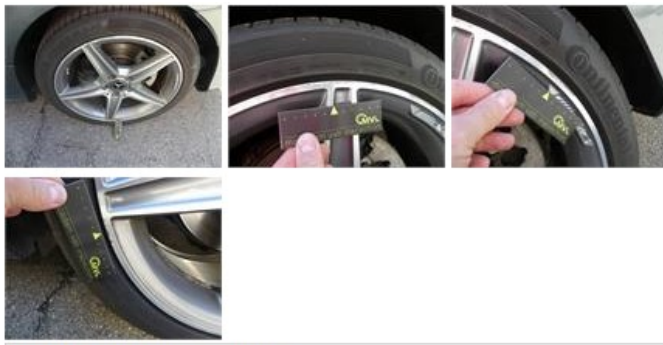

Wing F L, Scratch(es), Acceptable 0,00

No pictures to display

Wing R L, Dent(s), LI - Repair and paint (complete) 356,20