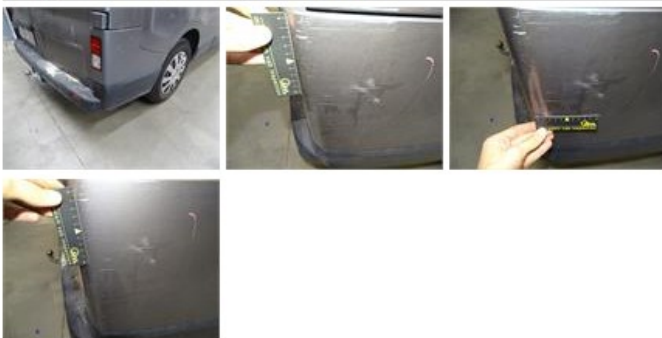

Bumper corner R R, Scratch(es), It - Spot repair 115,56