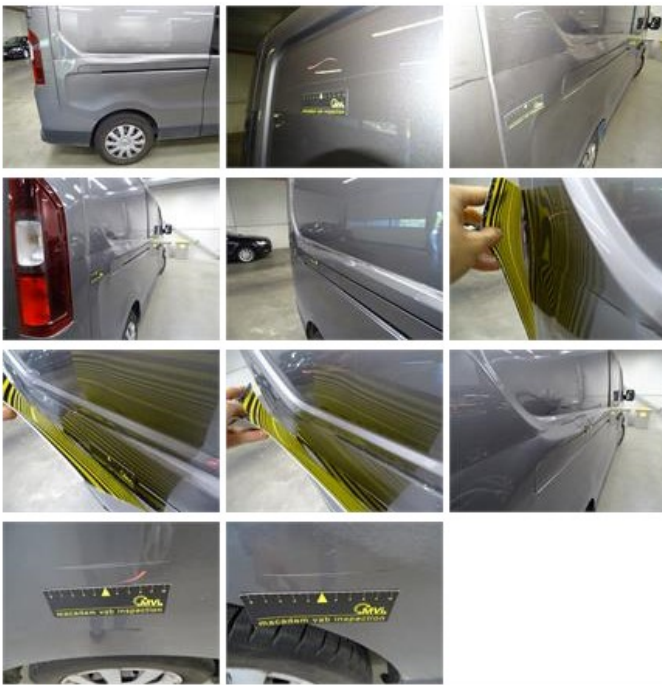

300,00

Bumper R, Dent(s) and scratch(es), LI - Repair and paint (complete)

158,85

Wing R R, Dent(s) and scratch(es), LI - Repair and paint (complete)

423,15

Interior, Dirty, Cleaning 100,00

Trunk door R L, Scratch(es), Acceptable 0,00

No pictures to display 22,50

Wheel cover F L, Scratch(es), E - Replace 22,50

Door F L, Dent(s) and scratch(es), LI - Repair and paint (complete) 238,76

Cupholder F, Broken, E - Replace 20,00

Wing trim R L, Scratch(es), Le - Replace and paint