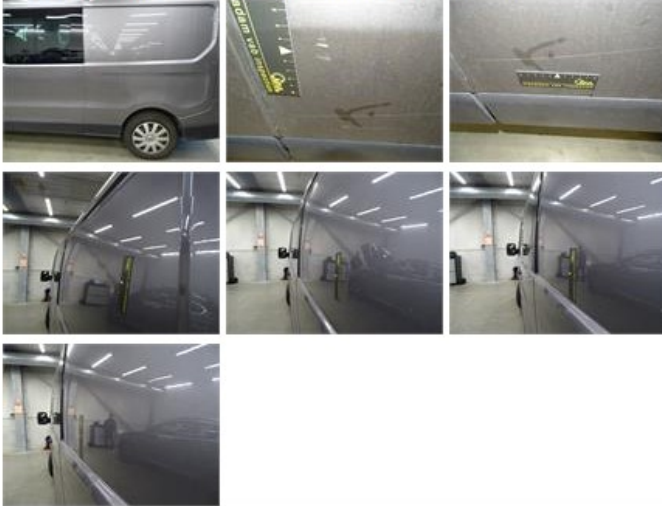

238,76

Roof, Chemical polution, LI - Repair and paint (complete)

409,13

Wheel cover F R, Scratch(es), Acceptable

0,00

No pictures to display

Bumper F, Broken, Le - Replace and paint

0,00

Ignition key, Missing, E - Replace 150,00

No pictures to display

Wing R L, Dent(s) and scratch(es), LI - Repair and paint (complete) 231,15

Wing F L, Scratch(es), Acceptable 0,00

No pictures to display

Wing trim R R, Scratch(es), Le - Replace and paint 75,00