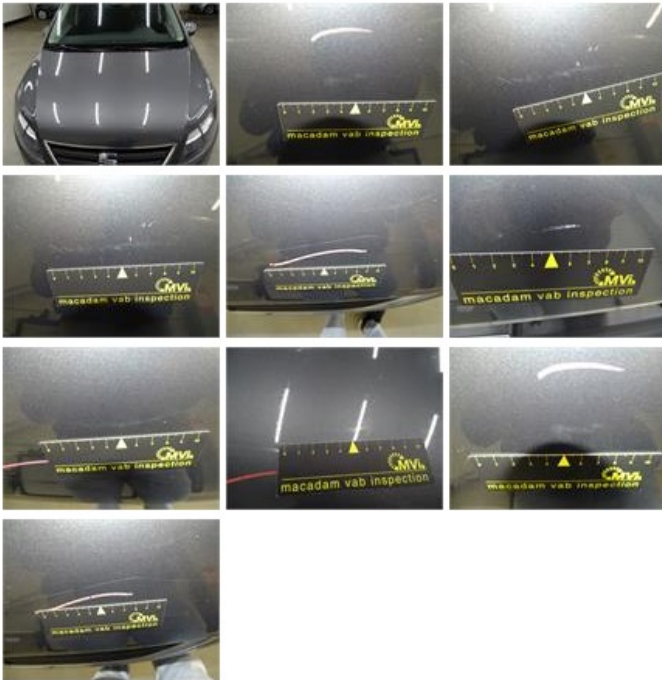

Rear window, Scratch(es), Acceptable 0,00