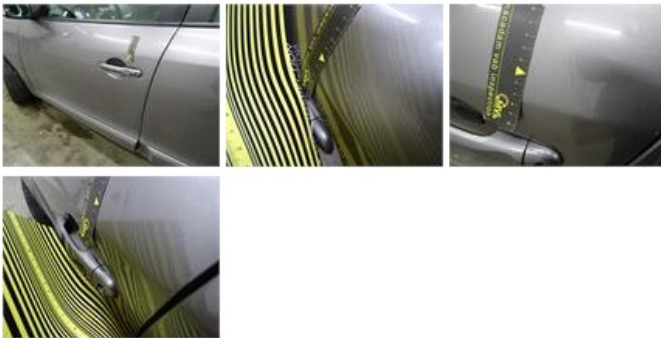

Door F L, Dent(s) and scratch(es), It - Spot repair	115,56