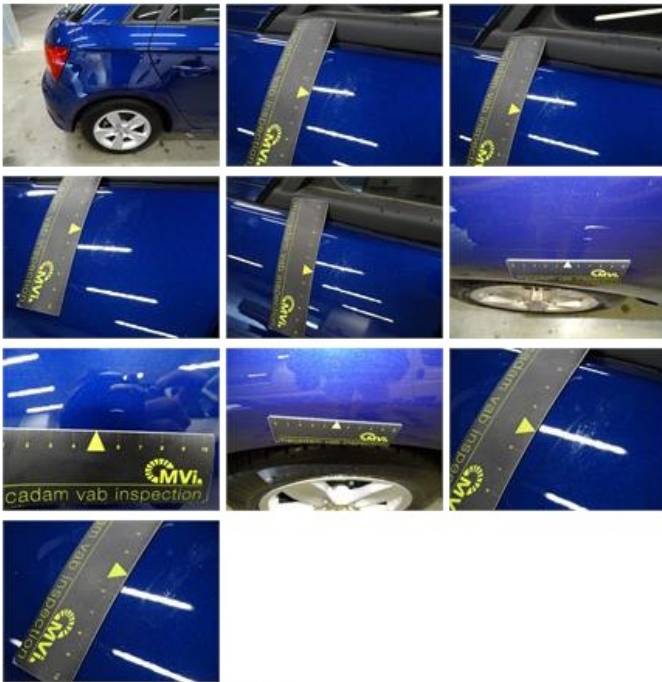

Door R L, Scratch(es), Acceptable 0,00

No pictures to display

Tailgate, Dent(s), PDR - Paintless dent repair 63,00

Bumper F, Scratch(es), Acceptable 0,00

No pictures to display

Door R R, Scratch(es), Acceptable 0,00

No pictures to display

Wing R R, Chemical polution, LI - Repair and paint (complete) 246,56

Door F L, Scratch(es), Acceptable 0,00

No pictures to display

Wing F R, Scratch(es), LI - Repair and paint (complete) 176,14