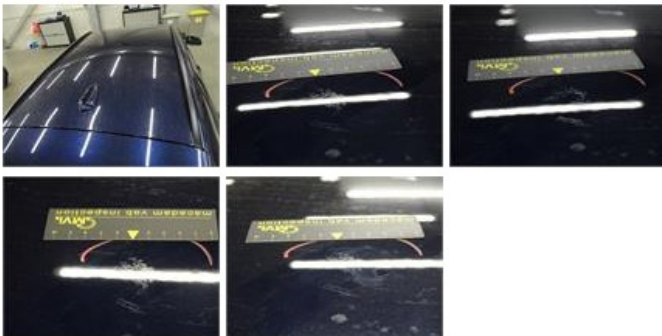

Degree of wear

	205/60/16/92 V LightMetal			
Summer tyres:	Fr.L.	Michelin: 4 mm	Fr.R.	Michelin: 4 mm
	Re.L.	Continental: 4 mm	Re.R.	Continental: 4 mm

Assistance equipment

Repair kit	Yes	Compressor	Yes
Number of charging cables (normal)	0		
Number of charging cables (rapid charge)	0		

No pictures to display

Door R R, Dent(s) and scratch(es), LI - Repair and paint (complete)	318,35
---	--------

Wing R L, Dent(s) and scratch(es), LI - Repair and paint (complete) 308,20

Roof, Chemical pollution, LI - Repair and paint (complete) 481,50

Protection plate M, Deformed / Strained, E - Replace 74,00

Door R L, Dent(s) and scratch(es), LI - Repair and paint (complete) 318,35

Bumper R, Dent(s) and scratch(es), LI - Repair and paint (complete) 211,80