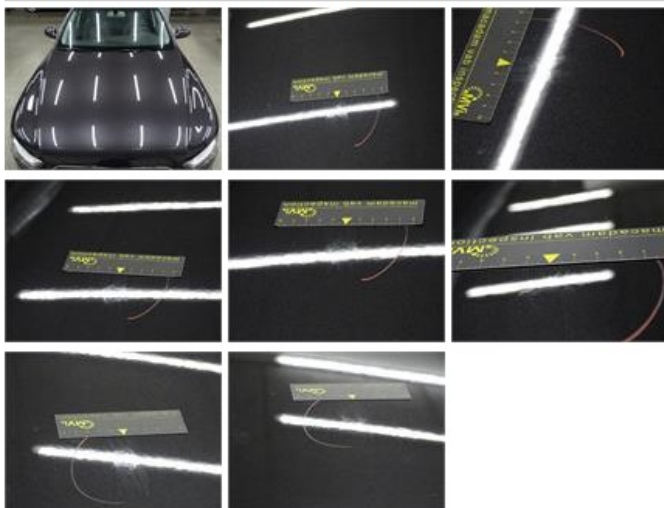

Roof pillar L, Scratch(es), LI - Repair and paint (complete) 220,18