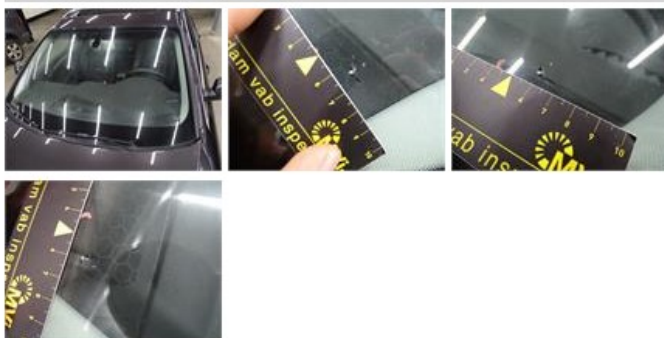

Windscreen, Stone chip(s), Windscreen repair

Rear spoiler, Scratch(es), LI - Repair and paint (complete)

115,56