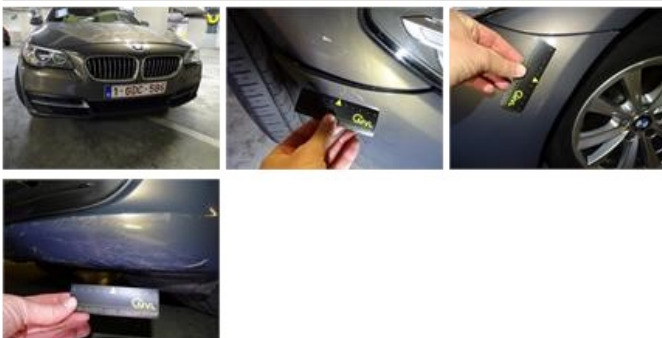

Alloy rim R R, Scratch(es), LI - Repair and paint (complete) 0,00